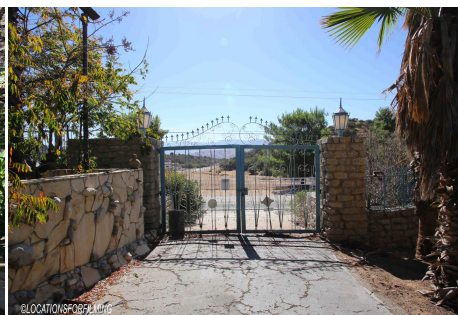

FK - Home

Price: Price details not available

Total Bathrooms

Annette Acosta

Locations for Filming
23638 Lyons Ave, STE 148 Newhall
California 91321
Phone: (661) 477-0889

CALL NOW **661-477-0889**

SERVING SANTA CLARITA • LOS ANGELES • VENTURA • SIMI VALLEY