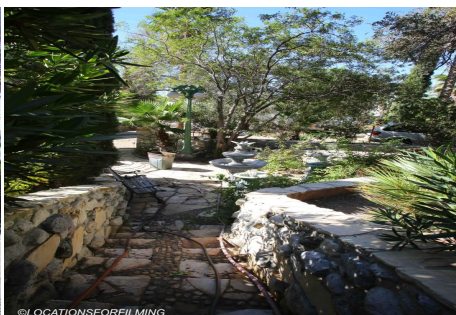

FK - Home

Price: Price details not available

Total Bathrooms

Annette Acosta

Locations for Filming
23638 Lyons Ave, STE 148 Newhall
California 91321
Phone: (661) 477-0889

CALL NOW **661-477-0889**

SERVING SANTA CLARITA • LOS ANGELES • VENTURA • SIMI VALLEY