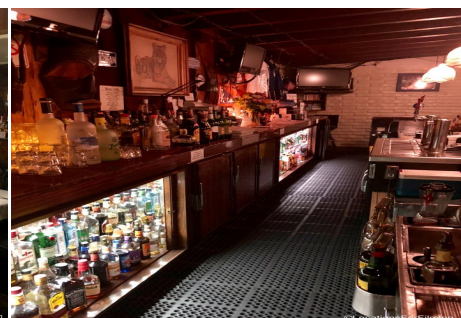

KH - Restaurant

Price: Price details not available

Total Bathrooms

Annette Acosta

Locations for Filming

23638 Lyons Ave, STE 148 Newhall
California 91321

Phone: (661) 477-0889

CALL NOW **661-477-0889**