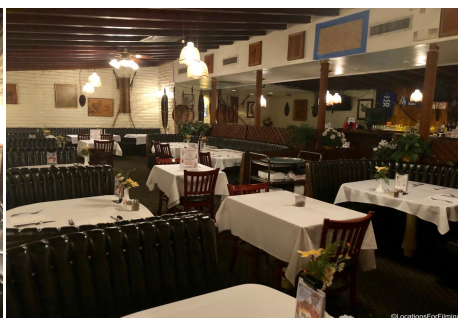

KH - Restaurant

Price: Price details not available

Total Bathrooms

Annette Acosta

Locations for Filming

23638 Lyons Ave, STE 148 Newhall
California 91321

Phone: (661) 477-0889

CALL NOW **661-477-0889**