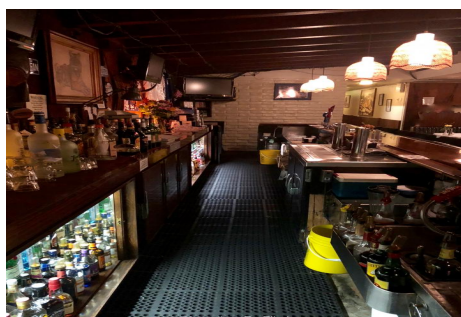

KH - Restaurant

Price: Price details not available

Total Bathrooms

Annette Acosta

Locations for Filming

23638 Lyons Ave, STE 148 Newhall
California 91321

Phone: (661) 477-0889

CALL NOW **661-477-0889**