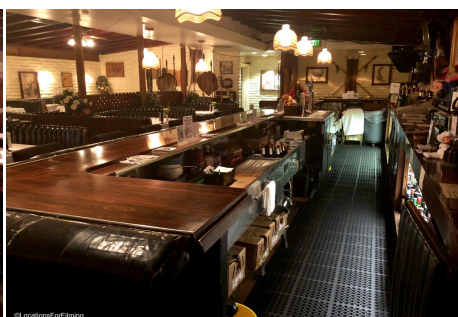

KH - Restaurant

Price: Price details not available

Total Bathrooms

Annette Acosta

Locations for Filming

23638 Lyons Ave, STE 148 Newhall
California 91321

Phone: (661) 477-0889

CALL NOW **661-477-0889**