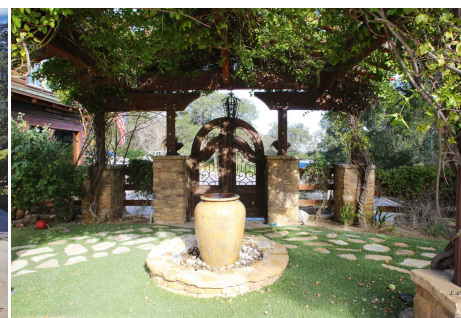

CALL NOW 661-477-0889

SERVING SANTA CLARITA • LOS ANGELES • VENTURA • SIMI VALLEY

SL - Cabin

Price: Price details not available

Total Bathrooms

Annette Acosta

Locations for Filming

23638 Lyons Ave, STE 148 Newhall

California 91321

Phone: (661) 477-0889