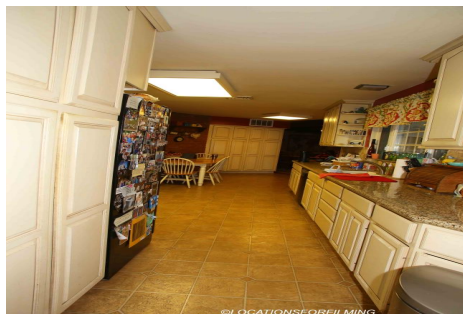

CALL NOW **661-477-0889**

SERVING SANTA CLARITA • LOS ANGELES • VENTURA • SIMI VALLEY

©LOCATIONSFORFILMING