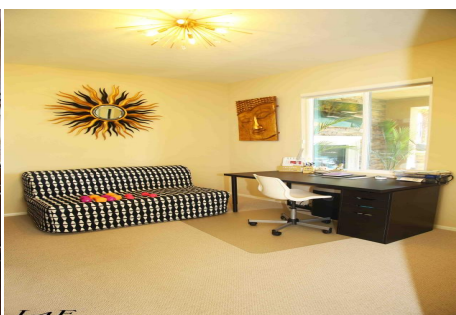

Total Bathrooms

Annette Acosta

Locations for Filming
23638 Lyons Ave, STE 148 Newhall
California 91321
Phone: (661) 477-0889

CALL NOW 661-477-0889

SERVING SANTA CLARITA • LOS ANGELES • VENTURA • SIMI VALLEY