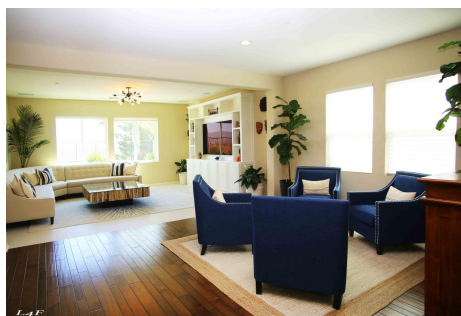

Total Bathrooms

Annette Acosta

Locations for Filming
23638 Lyons Ave, STE 148 Newhall
California 91321
Phone: (661) 477-0889

CALL NOW 661-477-0889

SERVING SANTA CLARITA • LOS ANGELES • VENTURA • SIMI VALLEY