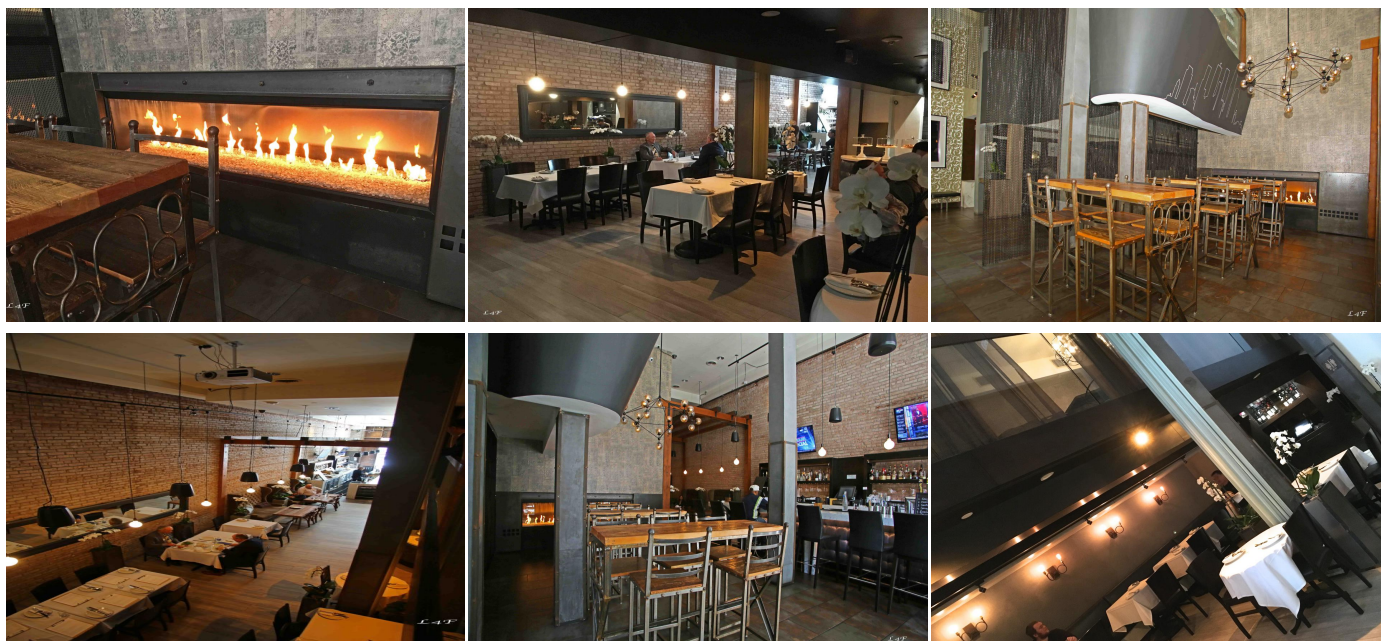

Hosseini - Restaurant 819

Price: Price details not available

Total Bathrooms

Annette Acosta

Locations for Filming

23638 Lyons Ave, STE 148 Newhall
California 91321

Phone: (661) 477-0889

CALL NOW **661-477-0889**