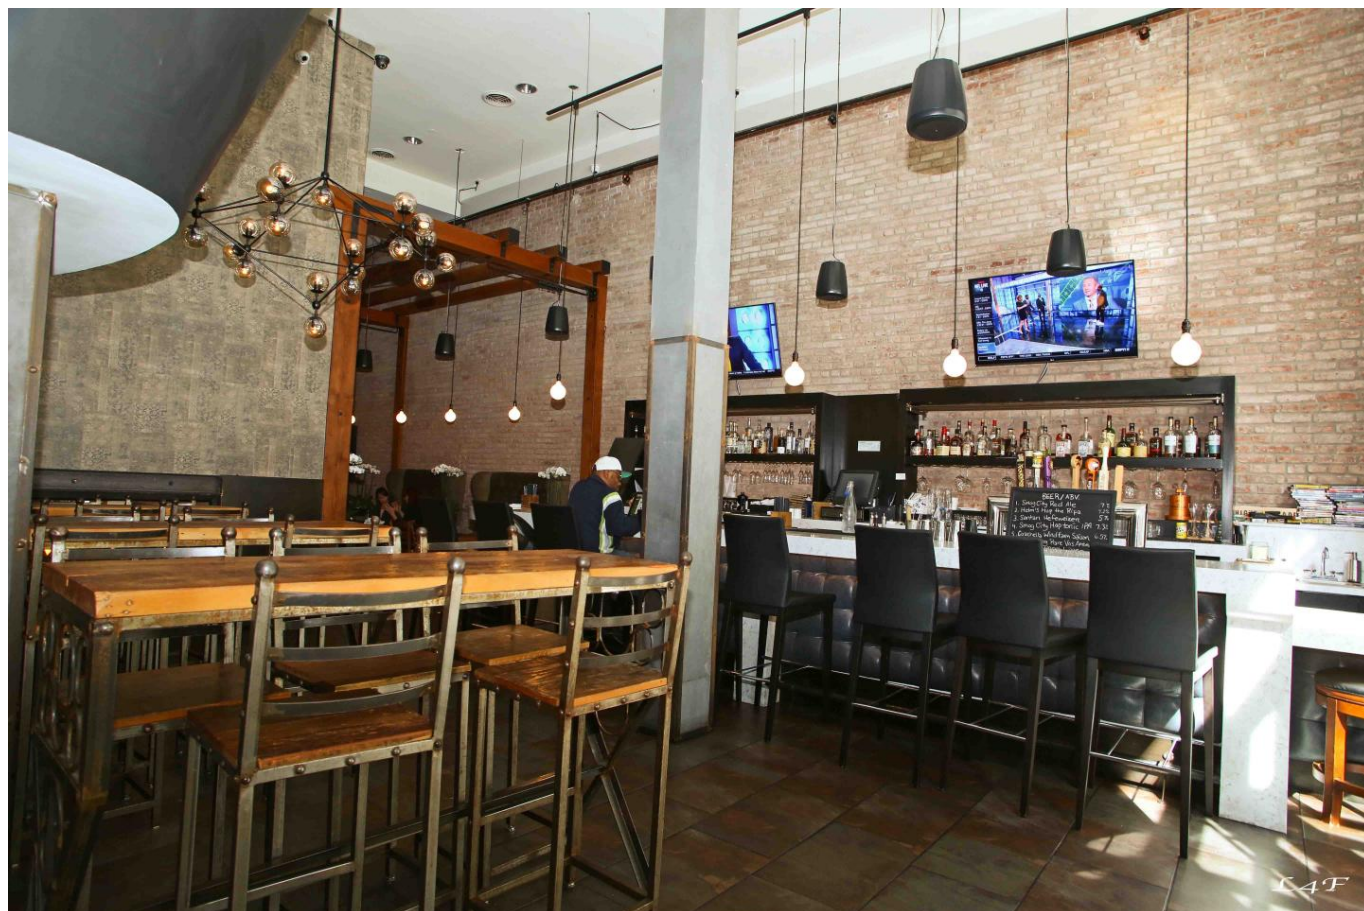

CALL NOW **661-477-0889**

SERVING SANTA CLARITA • LOS ANGELES • VENTURA • SIMI VALLEY

For Rent - Los Angeles

Hosseini - Restaurant 819