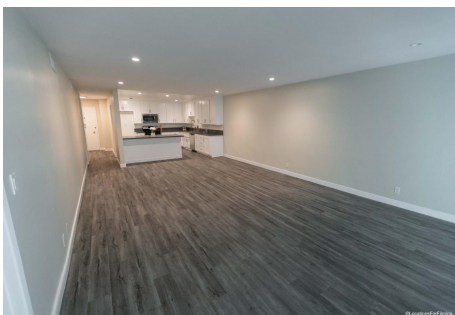

Total Bathrooms

Annette Acosta

Locations for Filming
23638 Lyons Ave, STE 148 Newhall
California 91321
Phone: (661) 477-0889

CALL NOW **661-477-0889**

SERVING SANTA CLARITA • LOS ANGELES • VENTURA • SIMI VALLEY