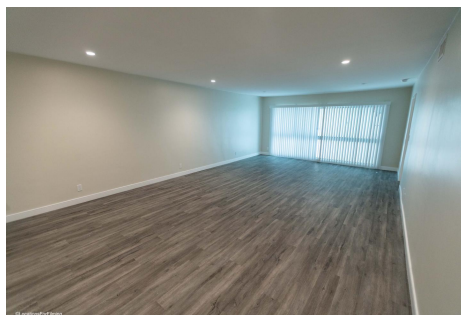

Total Bathrooms

Annette Acosta

Locations for Filming
23638 Lyons Ave, STE 148 Newhall
California 91321
Phone: (661) 477-0889

CALL NOW **661-477-0889**

SERVING SANTA CLARITA • LOS ANGELES • VENTURA • SIMI VALLEY