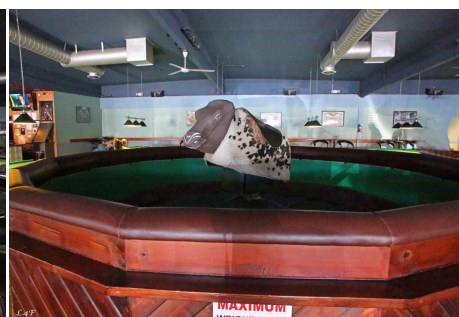

Karapetyan - 24450

Price: Price details not available

Total Bathrooms

Annette Acosta

Locations for Filming

23638 Lyons Ave, STE 148 Newhall

California 91321

Phone: (661) 477-0889