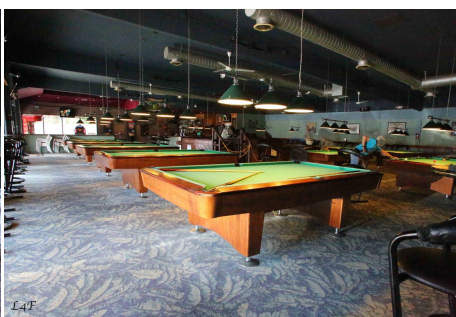

Karapetyan - 24450

Price: Price details not available

Total Bathrooms

Annette Acosta

Locations for Filming

23638 Lyons Ave, STE 148 Newhall

California 91321

Phone: (661) 477-0889