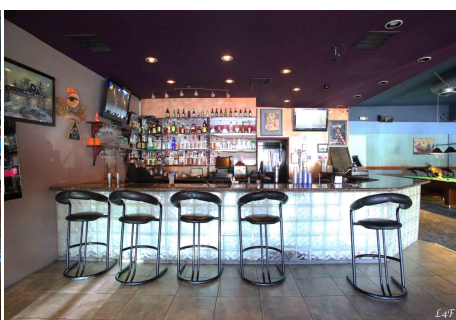

Karapetyan - 24450

Price: Price details not available

Total Bathrooms

Annette Acosta

Locations for Filming

23638 Lyons Ave, STE 148 Newhall

California 91321

Phone: (661) 477-0889