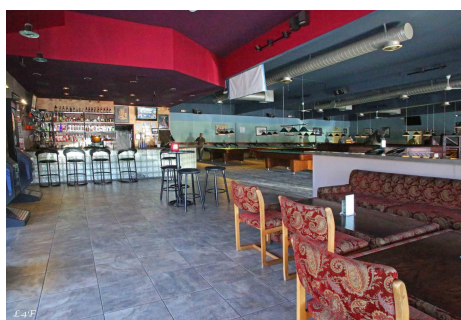

Karapetyan - 24450

Price: Price details not available

Total Bathrooms

Annette Acosta

Locations for Filming

23638 Lyons Ave, STE 148 Newhall

California 91321

Phone: (661) 477-0889