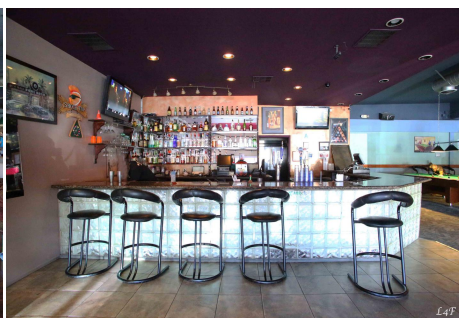

# CALL NOW 661-477-0889

SERVING SANTA CLARITA • LOS ANGELES • VENTURA • SIMI VALLEY

**Karapetyan - 24450**

**Price: Price details not available**

Total Bathrooms

**Annette Acosta**

**Locations for Filming**  
23638 Lyons Ave, STE 148 Newhall  
California 91321  
Phone: (661) 477-0889