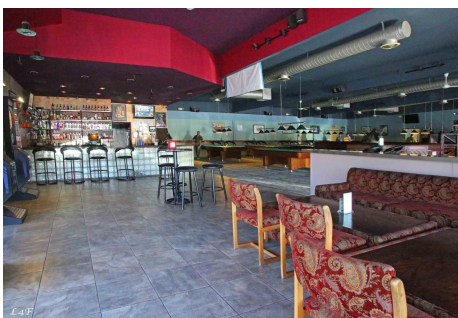

# CALL NOW 661-477-0889

SERVING SANTA CLARITA • LOS ANGELES • VENTURA • SIMI VALLEY

**Karapetyan - 24450**

**Price: Price details not available**

Total Bathrooms

**Annette Acosta**

**Locations for Filming**  
23638 Lyons Ave, STE 148 Newhall  
California 91321  
Phone: (661) 477-0889