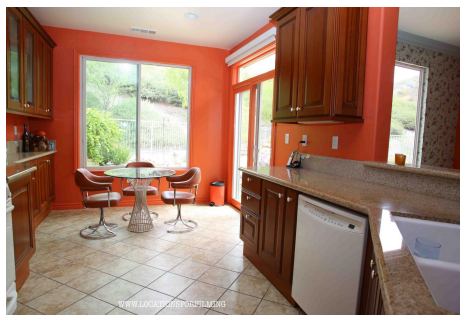

Price: Price details not available

Total Bathrooms

Annette Acosta

Locations for Filming

23638 Lyons Ave, STE 148 Newhall

California 91321

Phone: (661) 477-0889

CALL NOW **661-477-0889**