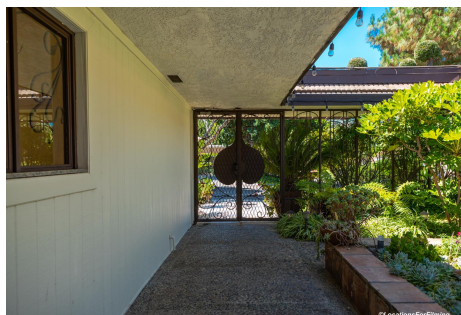

CALL NOW 661-477-0889

SERVING SANTA CLARITA • LOS ANGELES • VENTURA • SIMI VALLEY

NF - HOME - Outside

Price: Price details not available

Total Bathrooms

Annette Acosta

Locations for Filming
23638 Lyons Ave, STE 148 Newhall
California 91321
Phone: (661) 477-0889