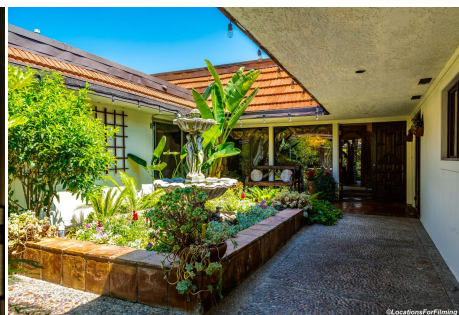

CALL NOW 661-477-0889

SERVING SANTA CLARITA • LOS ANGELES • VENTURA • SIMI VALLEY

NF - HOME - Outside

Price: Price details not available

Total Bathrooms

Annette Acosta

Locations for Filming
23638 Lyons Ave, STE 148 Newhall
California 91321
Phone: (661) 477-0889