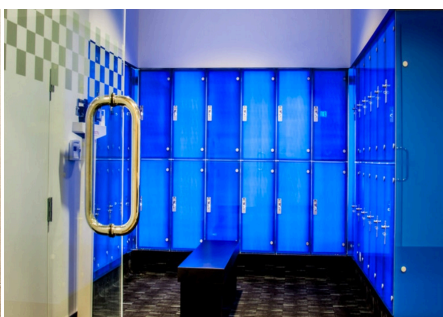

## GYM - S - 13640

**Price: Price details not available**

Total Bathrooms

**Annette Acosta**

**Locations for Filming**

23638 Lyons Ave, STE 148 Newhall

California 91321

Phone: (661) 477-0889