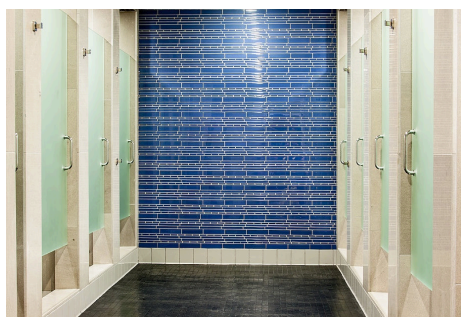

## GYM - S - 13640

**Price: Price details not available**

Total Bathrooms

**Annette Acosta**

**Locations for Filming**

23638 Lyons Ave, STE 148 Newhall

California 91321

Phone: (661) 477-0889