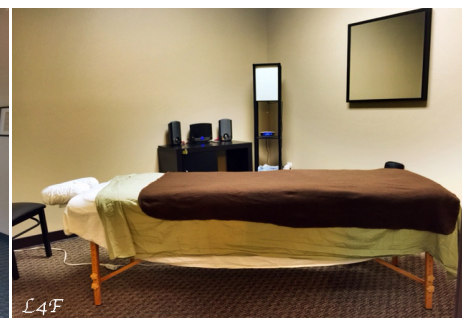

Price: Price details not available

Total Bathrooms

Annette Acosta

Locations for Filming
23638 Lyons Ave, STE 148 Newhall
California 91321
Phone: (661) 477-0889

CALL NOW **661-477-0889**

SERVING SANTA CLARITA • LOS ANGELES • VENTURA • SIMI VALLEY