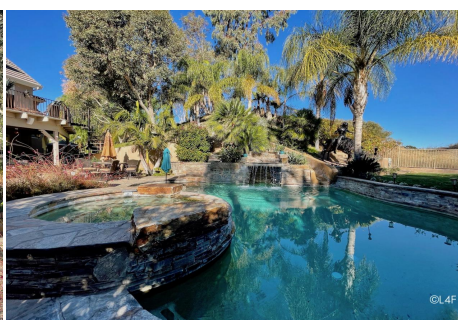

KS - Home - Newhall

Price: Price details not available

Total Bathrooms

Annette Acosta

Locations for Filming

23638 Lyons Ave, STE 148 Newhall

California 91321

Phone: (661) 477-0889