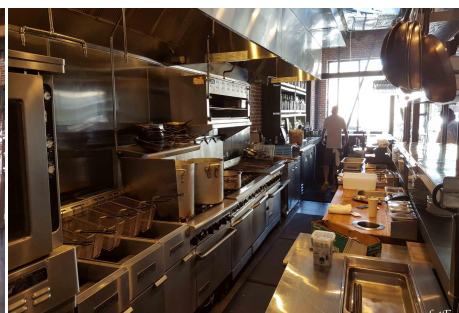

Abdessian - 5022

Price: Price details not available

Total Bathrooms

Annette Acosta

Locations for Filming
23638 Lyons Ave, STE 148 Newhall
California 91321
Phone: (661) 477-0889

CALL NOW **661-477-0889**

SERVING SANTA CLARITA • LOS ANGELES • VENTURA • SIMI VALLEY