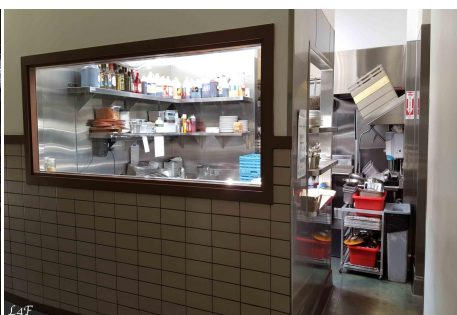

Abdessian - 5022

Price: Price details not available

Total Bathrooms

Annette Acosta

Locations for Filming
23638 Lyons Ave, STE 148 Newhall
California 91321
Phone: (661) 477-0889

CALL NOW **661-477-0889**

SERVING SANTA CLARITA • LOS ANGELES • VENTURA • SIMI VALLEY