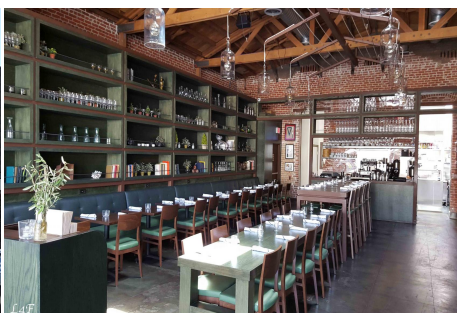

Abdessian - 5022

Price: Price details not available

Total Bathrooms

Annette Acosta

Locations for Filming
23638 Lyons Ave, STE 148 Newhall
California 91321
Phone: (661) 477-0889

CALL NOW **661-477-0889**

SERVING SANTA CLARITA • LOS ANGELES • VENTURA • SIMI VALLEY