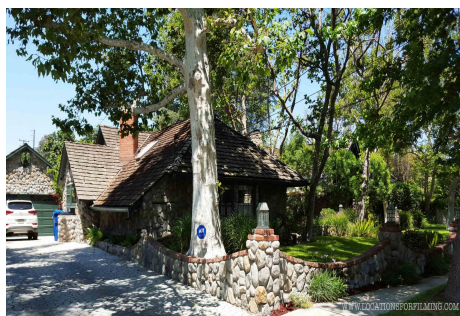

# CALL NOW 661-477-0889

SERVING SANTA CLARITA • LOS ANGELES • VENTURA • SIMI VALLEY

**Durante - 5235**

**Price: Price details not available**

Total Bathrooms

**Annette Acosta**

**Locations for Filming**  
23638 Lyons Ave, STE 148 Newhall  
California 91321  
Phone: (661) 477-0889