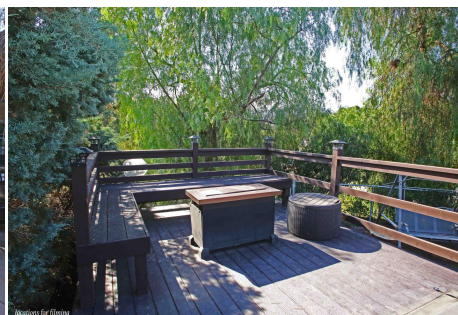

Price: Price details not available

Total Bathrooms

Annette Acosta

Locations for Filming
23638 Lyons Ave, STE 148 Newhall
California 91321
Phone: (661) 477-0889

CALL NOW **661-477-0889**

SERVING SANTA CLARITA • LOS ANGELES • VENTURA • SIMI VALLEY