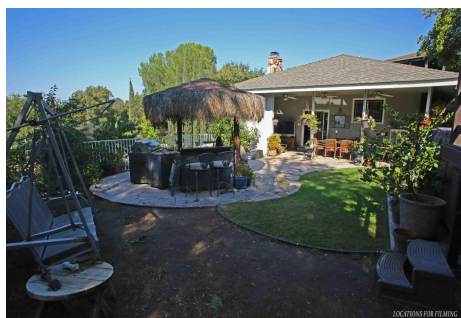

Price: Price details not available

Total Bathrooms

Annette Acosta

Locations for Filming
23638 Lyons Ave, STE 148 Newhall
California 91321
Phone: (661) 477-0889

CALL NOW **661-477-0889**

SERVING SANTA CLARITA • LOS ANGELES • VENTURA • SIMI VALLEY