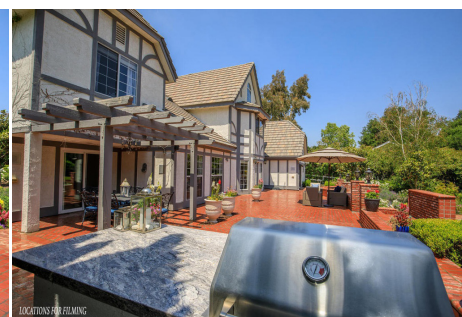

CALL NOW 661-477-0889

SERVING SANTA CLARITA • LOS ANGELES • VENTURA • SIMI VALLEY

TR - HOME

Price: Price details not available

Total Bathrooms

Annette Acosta

Locations for Filming
23638 Lyons Ave, STE 148 Newhall
California 91321
Phone: (661) 477-0889