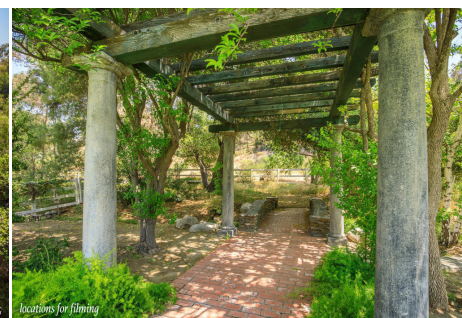

Price: Price details not available

Total Bathrooms

Annette Acosta

Locations for Filming
23638 Lyons Ave, STE 148 Newhall
California 91321
Phone: (661) 477-0889

CALL NOW **661-477-0889**

SERVING SANTA CLARITA • LOS ANGELES • VENTURA • SIMI VALLEY