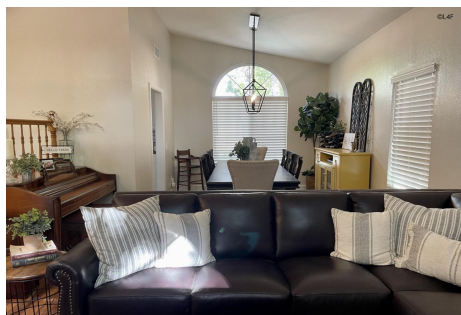

GS - Home - NH

Price: Price details not available

Total Bathrooms

Annette Acosta

Locations for Filming

23638 Lyons Ave, STE 148 Newhall

California 91321

Phone: (661) 477-0889