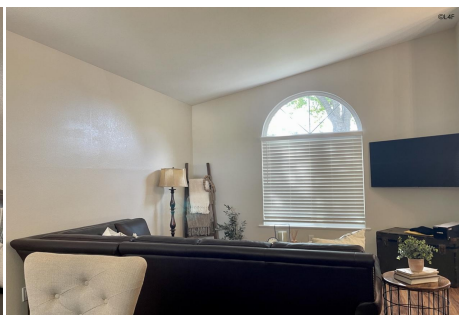

GS - Home - NH

Price: Price details not available

Total Bathrooms

Annette Acosta

Locations for Filming

23638 Lyons Ave, STE 148 Newhall

California 91321

Phone: (661) 477-0889