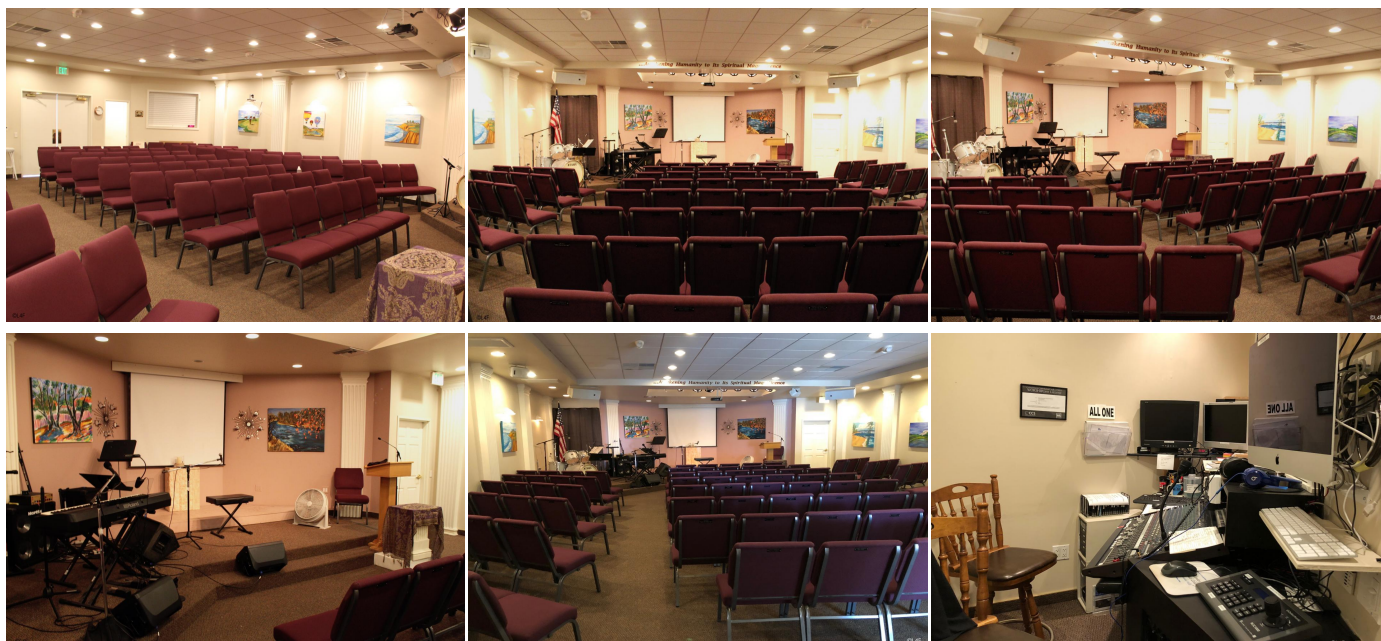

## MM - CHURCH

**Price: Price details not available**

Total Bathrooms

**Annette Acosta**

**Locations for Filming**  
23638 Lyons Ave, STE 148 Newhall  
California 91321  
Phone: (661) 477-0889