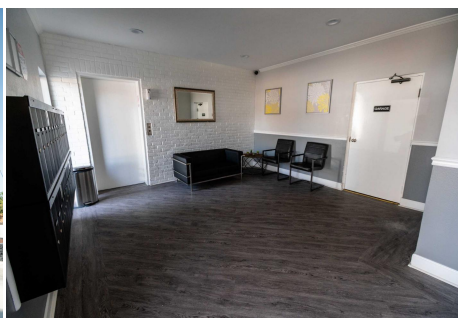

Total Bathrooms

Annette Acosta

Locations for Filming
23638 Lyons Ave, STE 148 Newhall
California 91321
Phone: (661) 477-0889

CALL NOW **661-477-0889**

SERVING SANTA CLARITA • LOS ANGELES • VENTURA • SIMI VALLEY