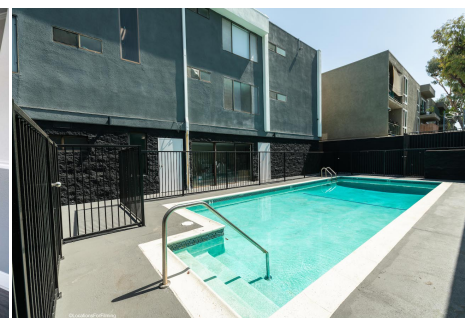

CALL NOW 661-477-0889

SERVING SANTA CLARITA • LOS ANGELES • VENTURA • SIMI VALLEY

SM3

Price: Price details not available

Total Bathrooms

Annette Acosta

Locations for Filming
23638 Lyons Ave, STE 148 Newhall
California 91321
Phone: (661) 477-0889