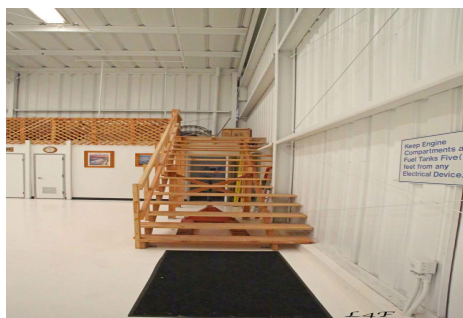

CF - 00000

Price: Price details not available

Total Bathrooms

Annette Acosta

Locations for Filming
23638 Lyons Ave, STE 148 Newhall
California 91321
Phone: (661) 477-0889

CALL NOW **661-477-0889**

SERVING SANTA CLARITA • LOS ANGELES • VENTURA • SIMI VALLEY