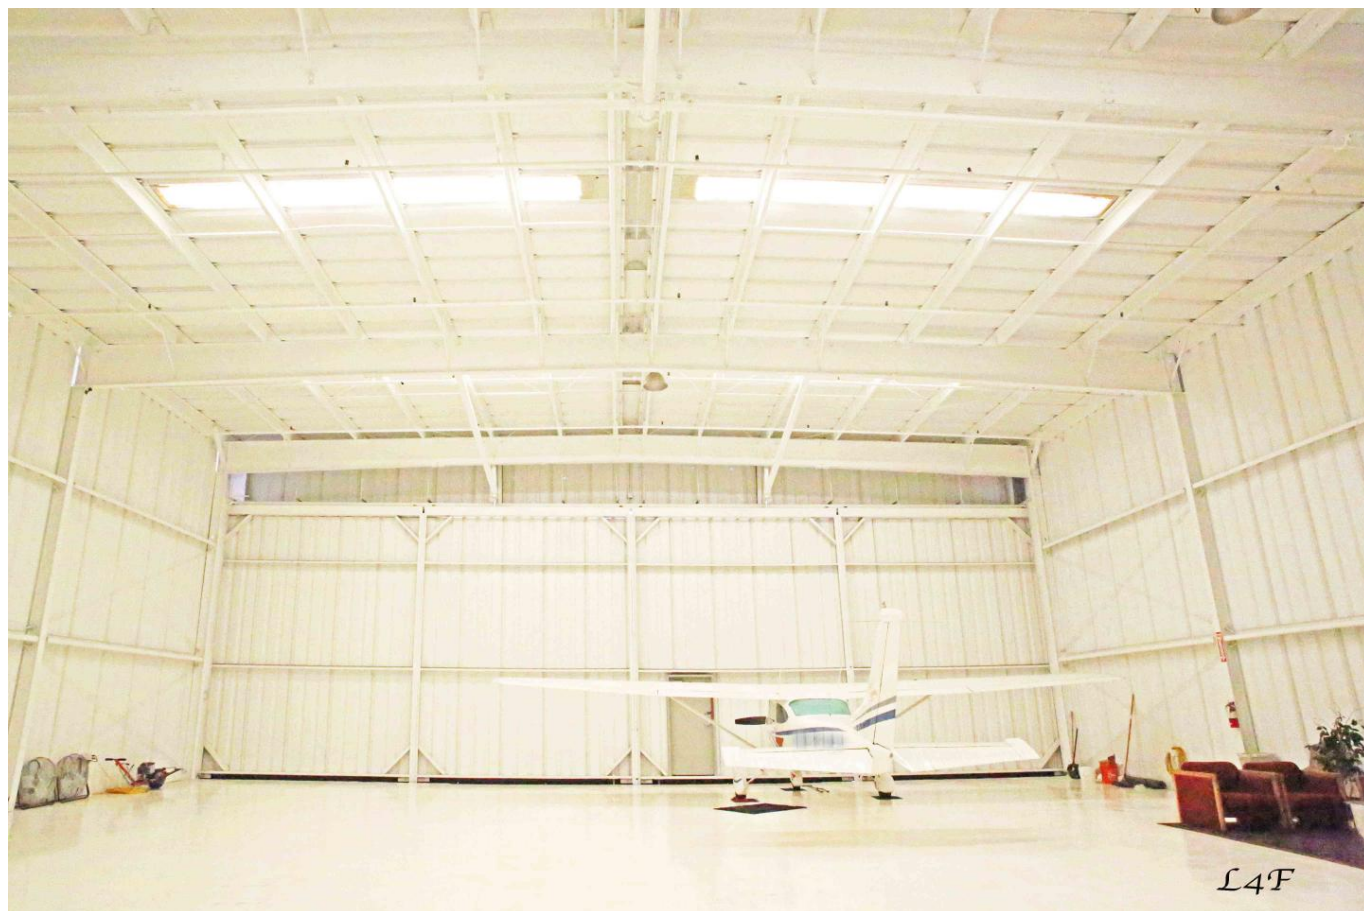

CALL NOW **661-477-0889**

SERVING SANTA CLARITA • LOS ANGELES • VENTURA • SIMI VALLEY

For Rent - CONFIDENTIAL contact Agent

CF - 00000