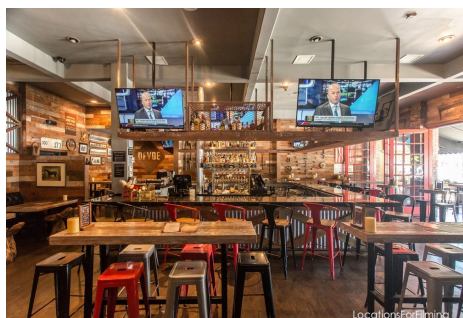

Price: Price details not available

Total Bathrooms

Annette Acosta

Locations for Filming
23638 Lyons Ave, STE 148 Newhall
California 91321
Phone: (661) 477-0889

CALL NOW **661-477-0889**

SERVING SANTA CLARITA • LOS ANGELES • VENTURA • SIMI VALLEY