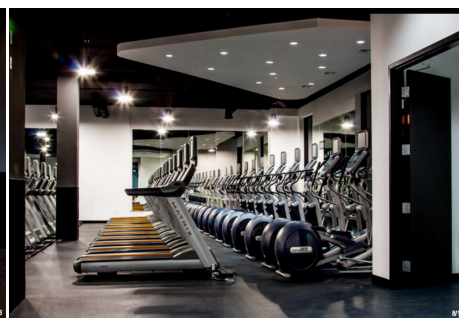

CALL NOW 661-477-0889

SERVING SANTA CLARITA • LOS ANGELES • VENTURA • SIMI VALLEY

GYM - 18420

Price: Price details not available

Total Bathrooms

Annette Acosta

Locations for Filming
23638 Lyons Ave, STE 148 Newhall
California 91321
Phone: (661) 477-0889