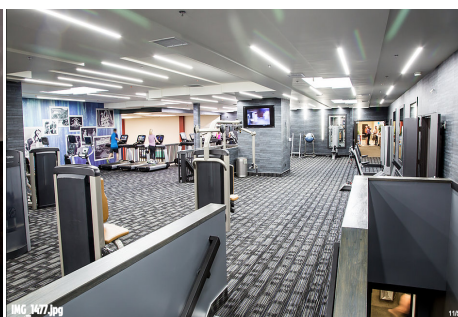

CALL NOW 661-477-0889

SERVING SANTA CLARITA • LOS ANGELES • VENTURA • SIMI VALLEY

GYM - 18420

Price: Price details not available

Total Bathrooms

Annette Acosta

Locations for Filming
23638 Lyons Ave, STE 148 Newhall
California 91321
Phone: (661) 477-0889