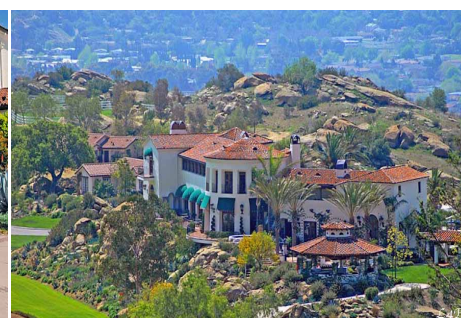

CALL NOW 661-477-0889

SERVING SANTA CLARITA • LOS ANGELES • VENTURA • SIMI VALLEY

Nest - 2940

Price: Price details not available

Total Bathrooms

Annette Acosta

Locations for Filming

23638 Lyons Ave, STE 148 Newhall

California 91321

Phone: (661) 477-0889