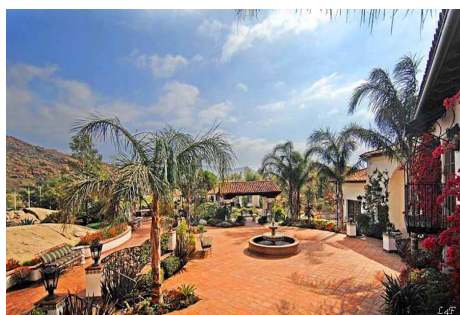

CALL NOW 661-477-0889

SERVING SANTA CLARITA • LOS ANGELES • VENTURA • SIMI VALLEY

Nest - 2940

Price: Price details not available

Total Bathrooms

Annette Acosta

Locations for Filming

23638 Lyons Ave, STE 148 Newhall

California 91321

Phone: (661) 477-0889