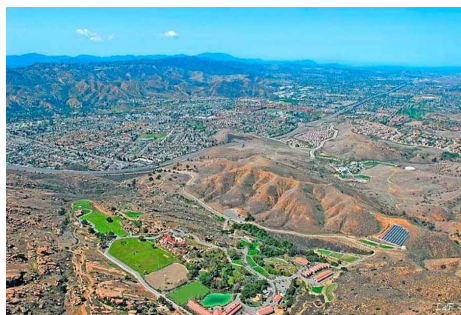

Nest - 2940 Landscapes

Price: Price details not available

Total Bathrooms

Annette Acosta

Locations for Filming

23638 Lyons Ave, STE 148 Newhall

California 91321

Phone: (661) 477-0889