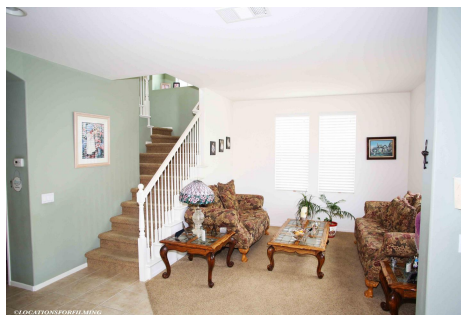

Gracia

Price: Price details not available

Total Bathrooms

Annette Acosta

Locations for Filming
23638 Lyons Ave, STE 148 Newhall
California 91321
Phone: (661) 477-0889

CALL NOW **661-477-0889**

SERVING SANTA CLARITA • LOS ANGELES • VENTURA • SIMI VALLEY