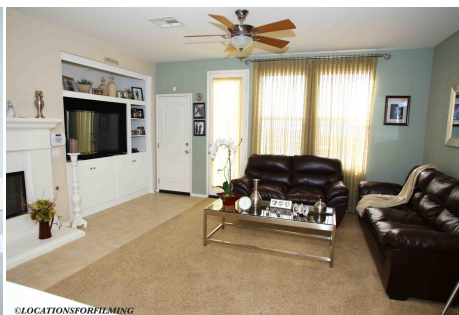

Gracia

Price: Price details not available

Total Bathrooms

Annette Acosta

Locations for Filming
23638 Lyons Ave, STE 148 Newhall
California 91321
Phone: (661) 477-0889

CALL NOW **661-477-0889**

SERVING SANTA CLARITA • LOS ANGELES • VENTURA • SIMI VALLEY