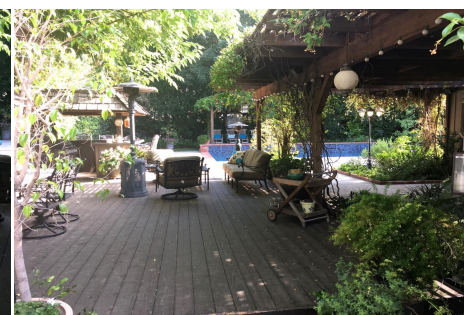

# CALL NOW 661-477-0889

SERVING SANTA CLARITA • LOS ANGELES • VENTURA • SIMI VALLEY

**HC - Home**

**Price: Price details not available**

Total Bathrooms

**Annette Acosta**

**Locations for Filming**  
23638 Lyons Ave, STE 148 Newhall  
California 91321  
Phone: (661) 477-0889