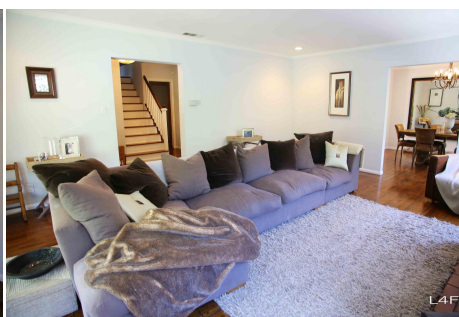

MM - HOME - 90049

Price: Price details not available

Total Bathrooms

Annette Acosta

Locations for Filming
23638 Lyons Ave, STE 148 Newhall
California 91321
Phone: (661) 477-0889

CALL NOW **661-477-0889**

SERVING SANTA CLARITA • LOS ANGELES • VENTURA • SIMI VALLEY