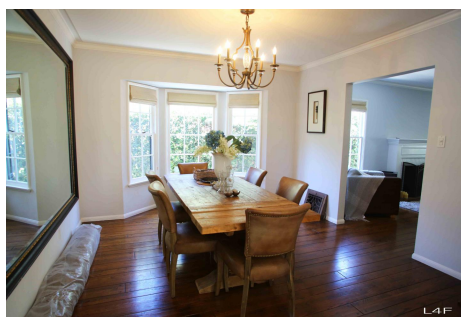

MM - HOME - 90049

Price: Price details not available

Total Bathrooms

Annette Acosta

Locations for Filming
23638 Lyons Ave, STE 148 Newhall
California 91321
Phone: (661) 477-0889

CALL NOW **661-477-0889**

SERVING SANTA CLARITA • LOS ANGELES • VENTURA • SIMI VALLEY