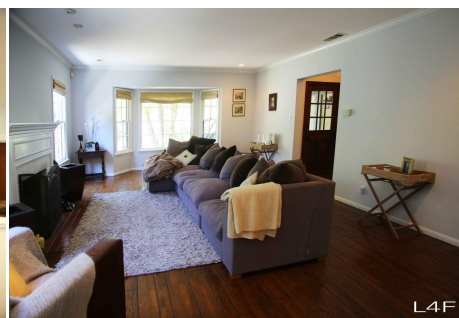

MM - HOME - 90049

Price: Price details not available

Total Bathrooms

Annette Acosta

Locations for Filming
23638 Lyons Ave, STE 148 Newhall
California 91321
Phone: (661) 477-0889

CALL NOW **661-477-0889**

SERVING SANTA CLARITA • LOS ANGELES • VENTURA • SIMI VALLEY