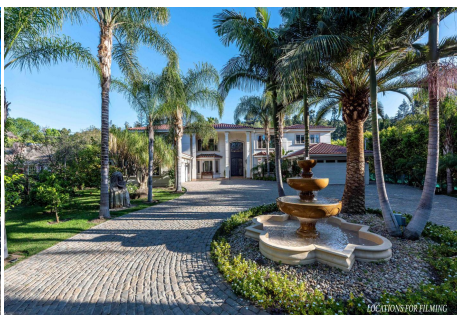

## For Rent - Encino

EG - HOME - Exterior - pool

# CALL NOW 661-477-0889

SERVING SANTA CLARITA • LOS ANGELES • VENTURA • SIMI VALLEY

**EG - HOME - Exterior - pool**

**Price: Price details not available**

Total Bathrooms

**Annette Acosta**

**Locations for Filming**  
23638 Lyons Ave, STE 148 Newhall  
California 91321  
Phone: (661) 477-0889