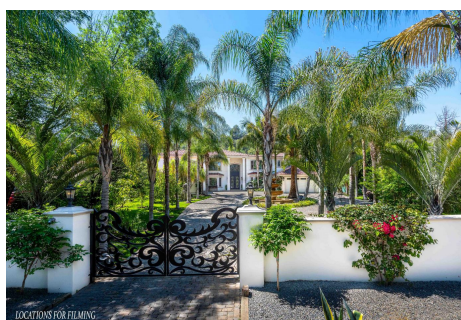

## For Rent - Encino

EG - HOME - Exterior - pool

# CALL NOW 661-477-0889

SERVING SANTA CLARITA • LOS ANGELES • VENTURA • SIMI VALLEY

**EG - HOME - Exterior - pool**

**Price: Price details not available**

Total Bathrooms

**Annette Acosta**

**Locations for Filming**  
23638 Lyons Ave, STE 148 Newhall  
California 91321  
Phone: (661) 477-0889